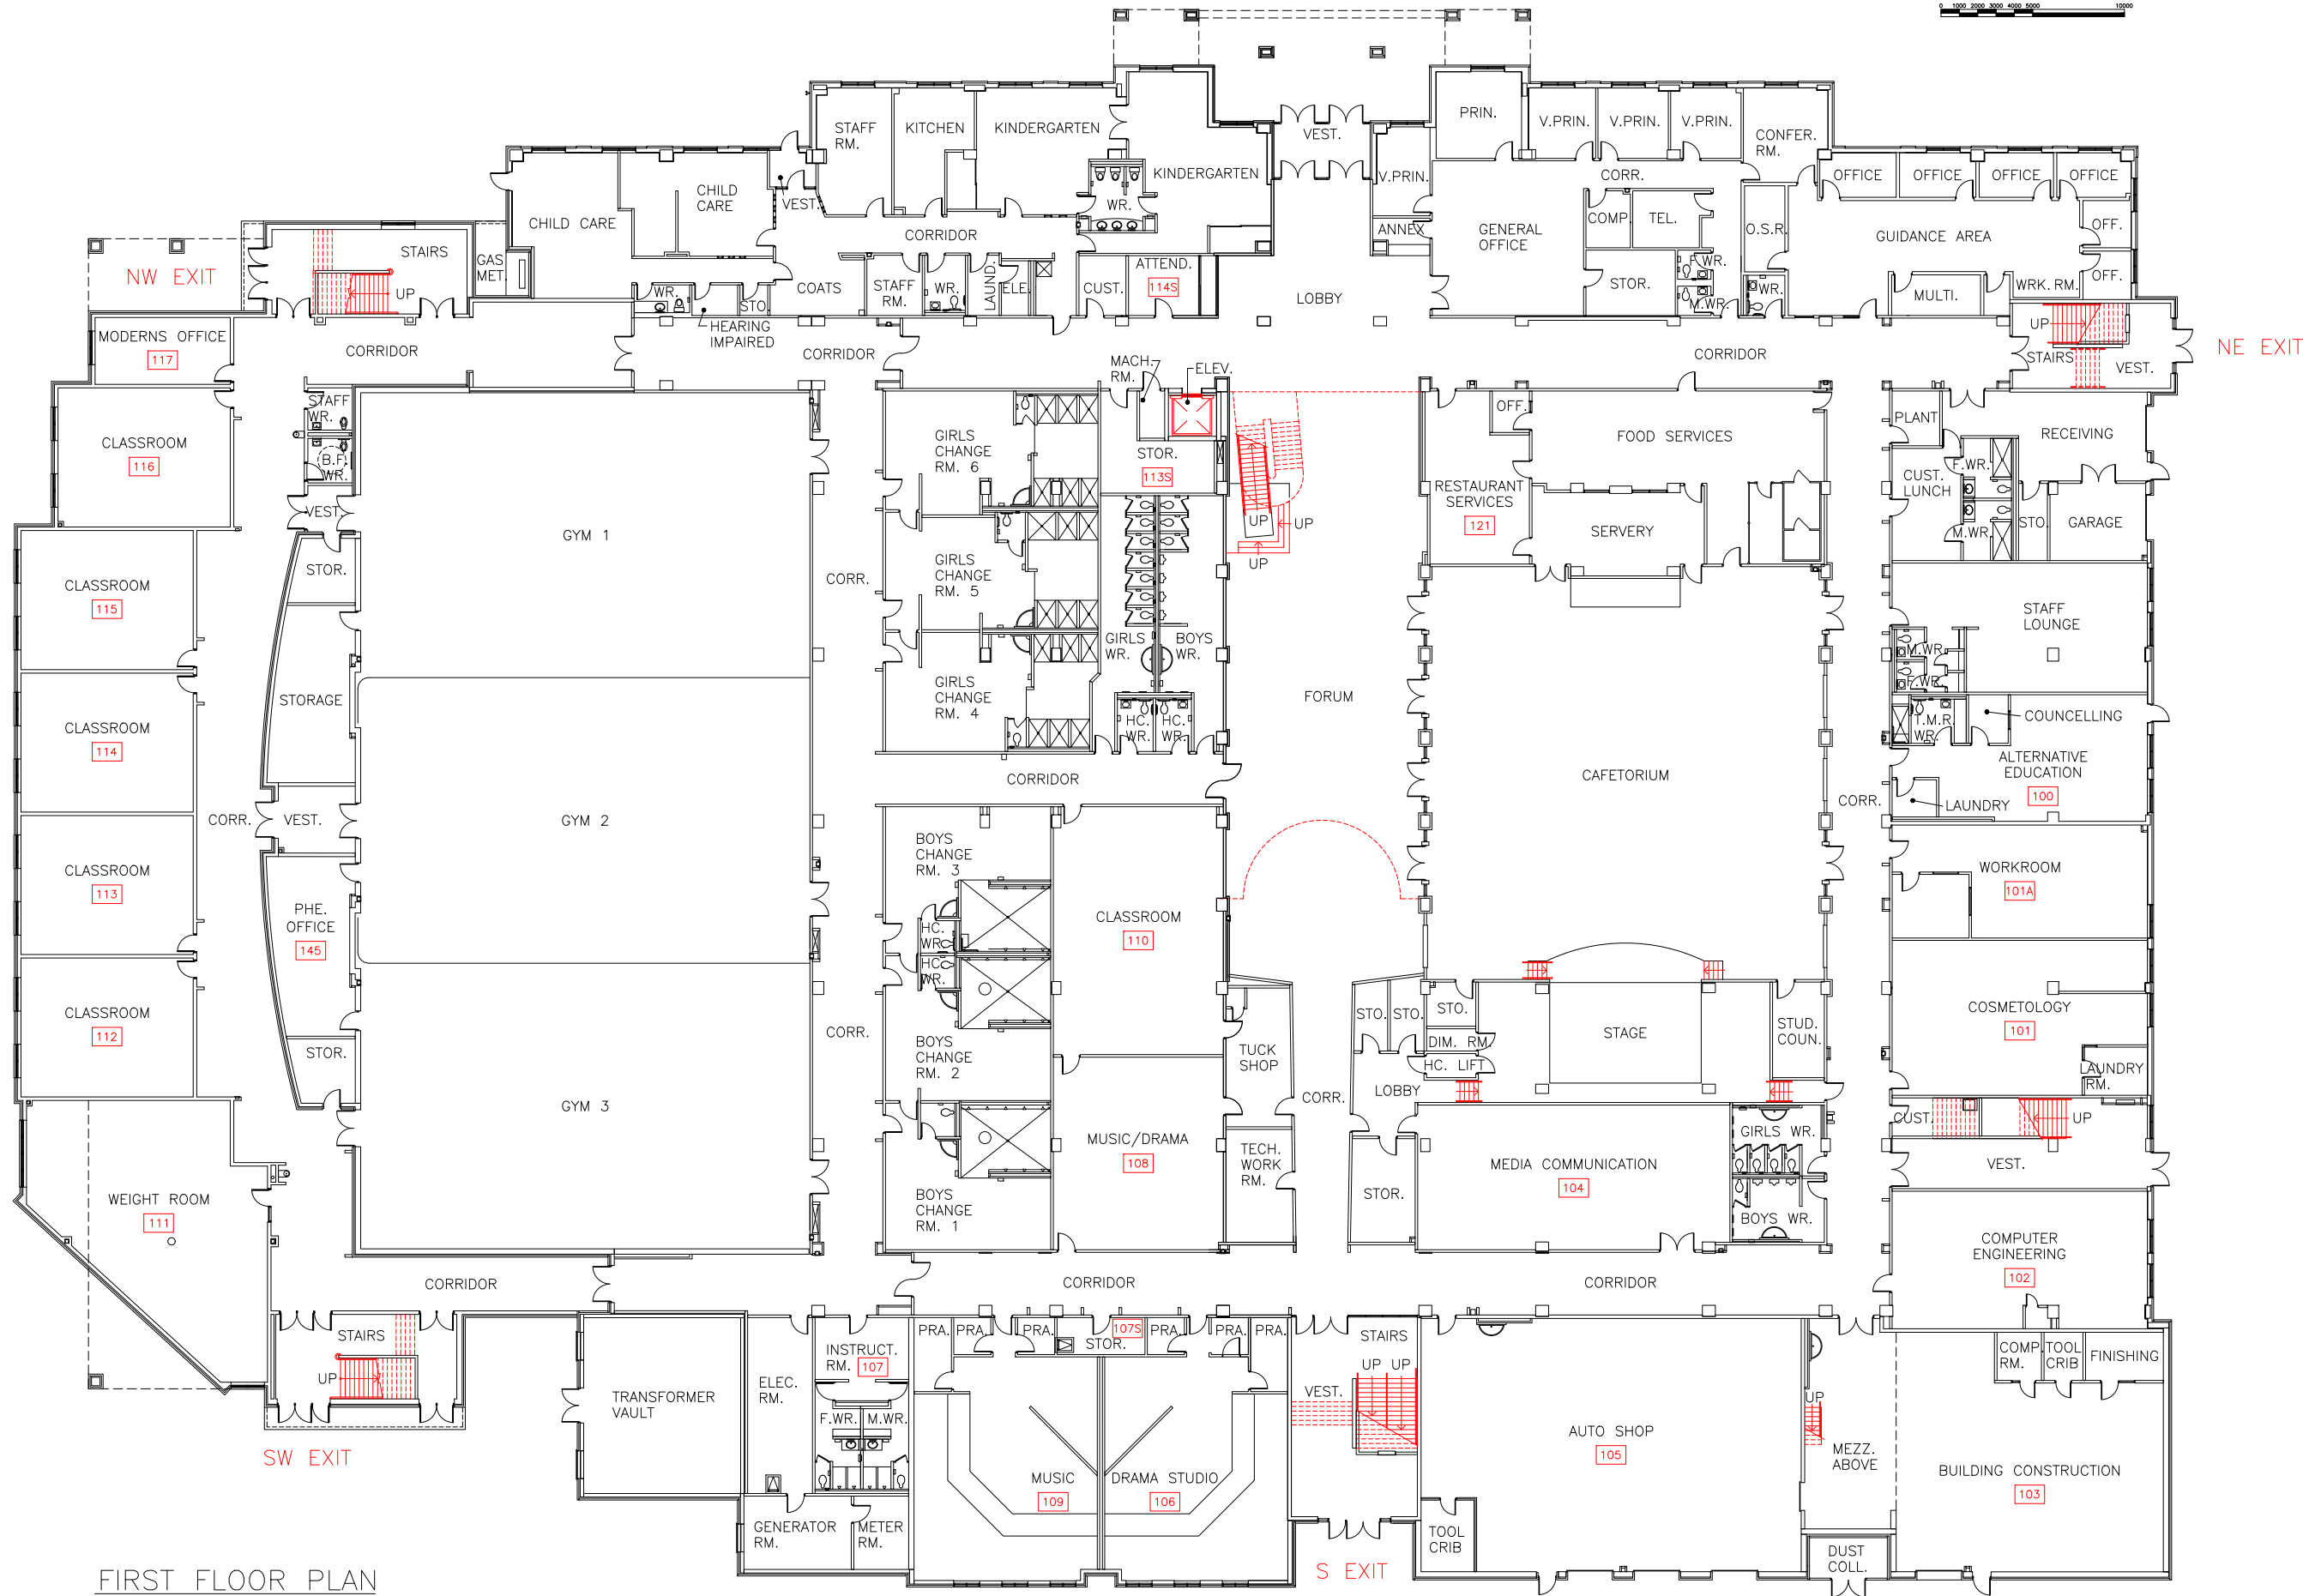

1:350

drawn by S.K. approved by J.Attard

Eng. Drafting Tech. Date

date Mar 2020 sheet 2 of 3

SECOND FLOOR PLAN

LEGEND

FIRST FLOOR PLAN

THE DUFFERIN-PEEL CATHOLIC DISTRICT SCHOOL BOARD