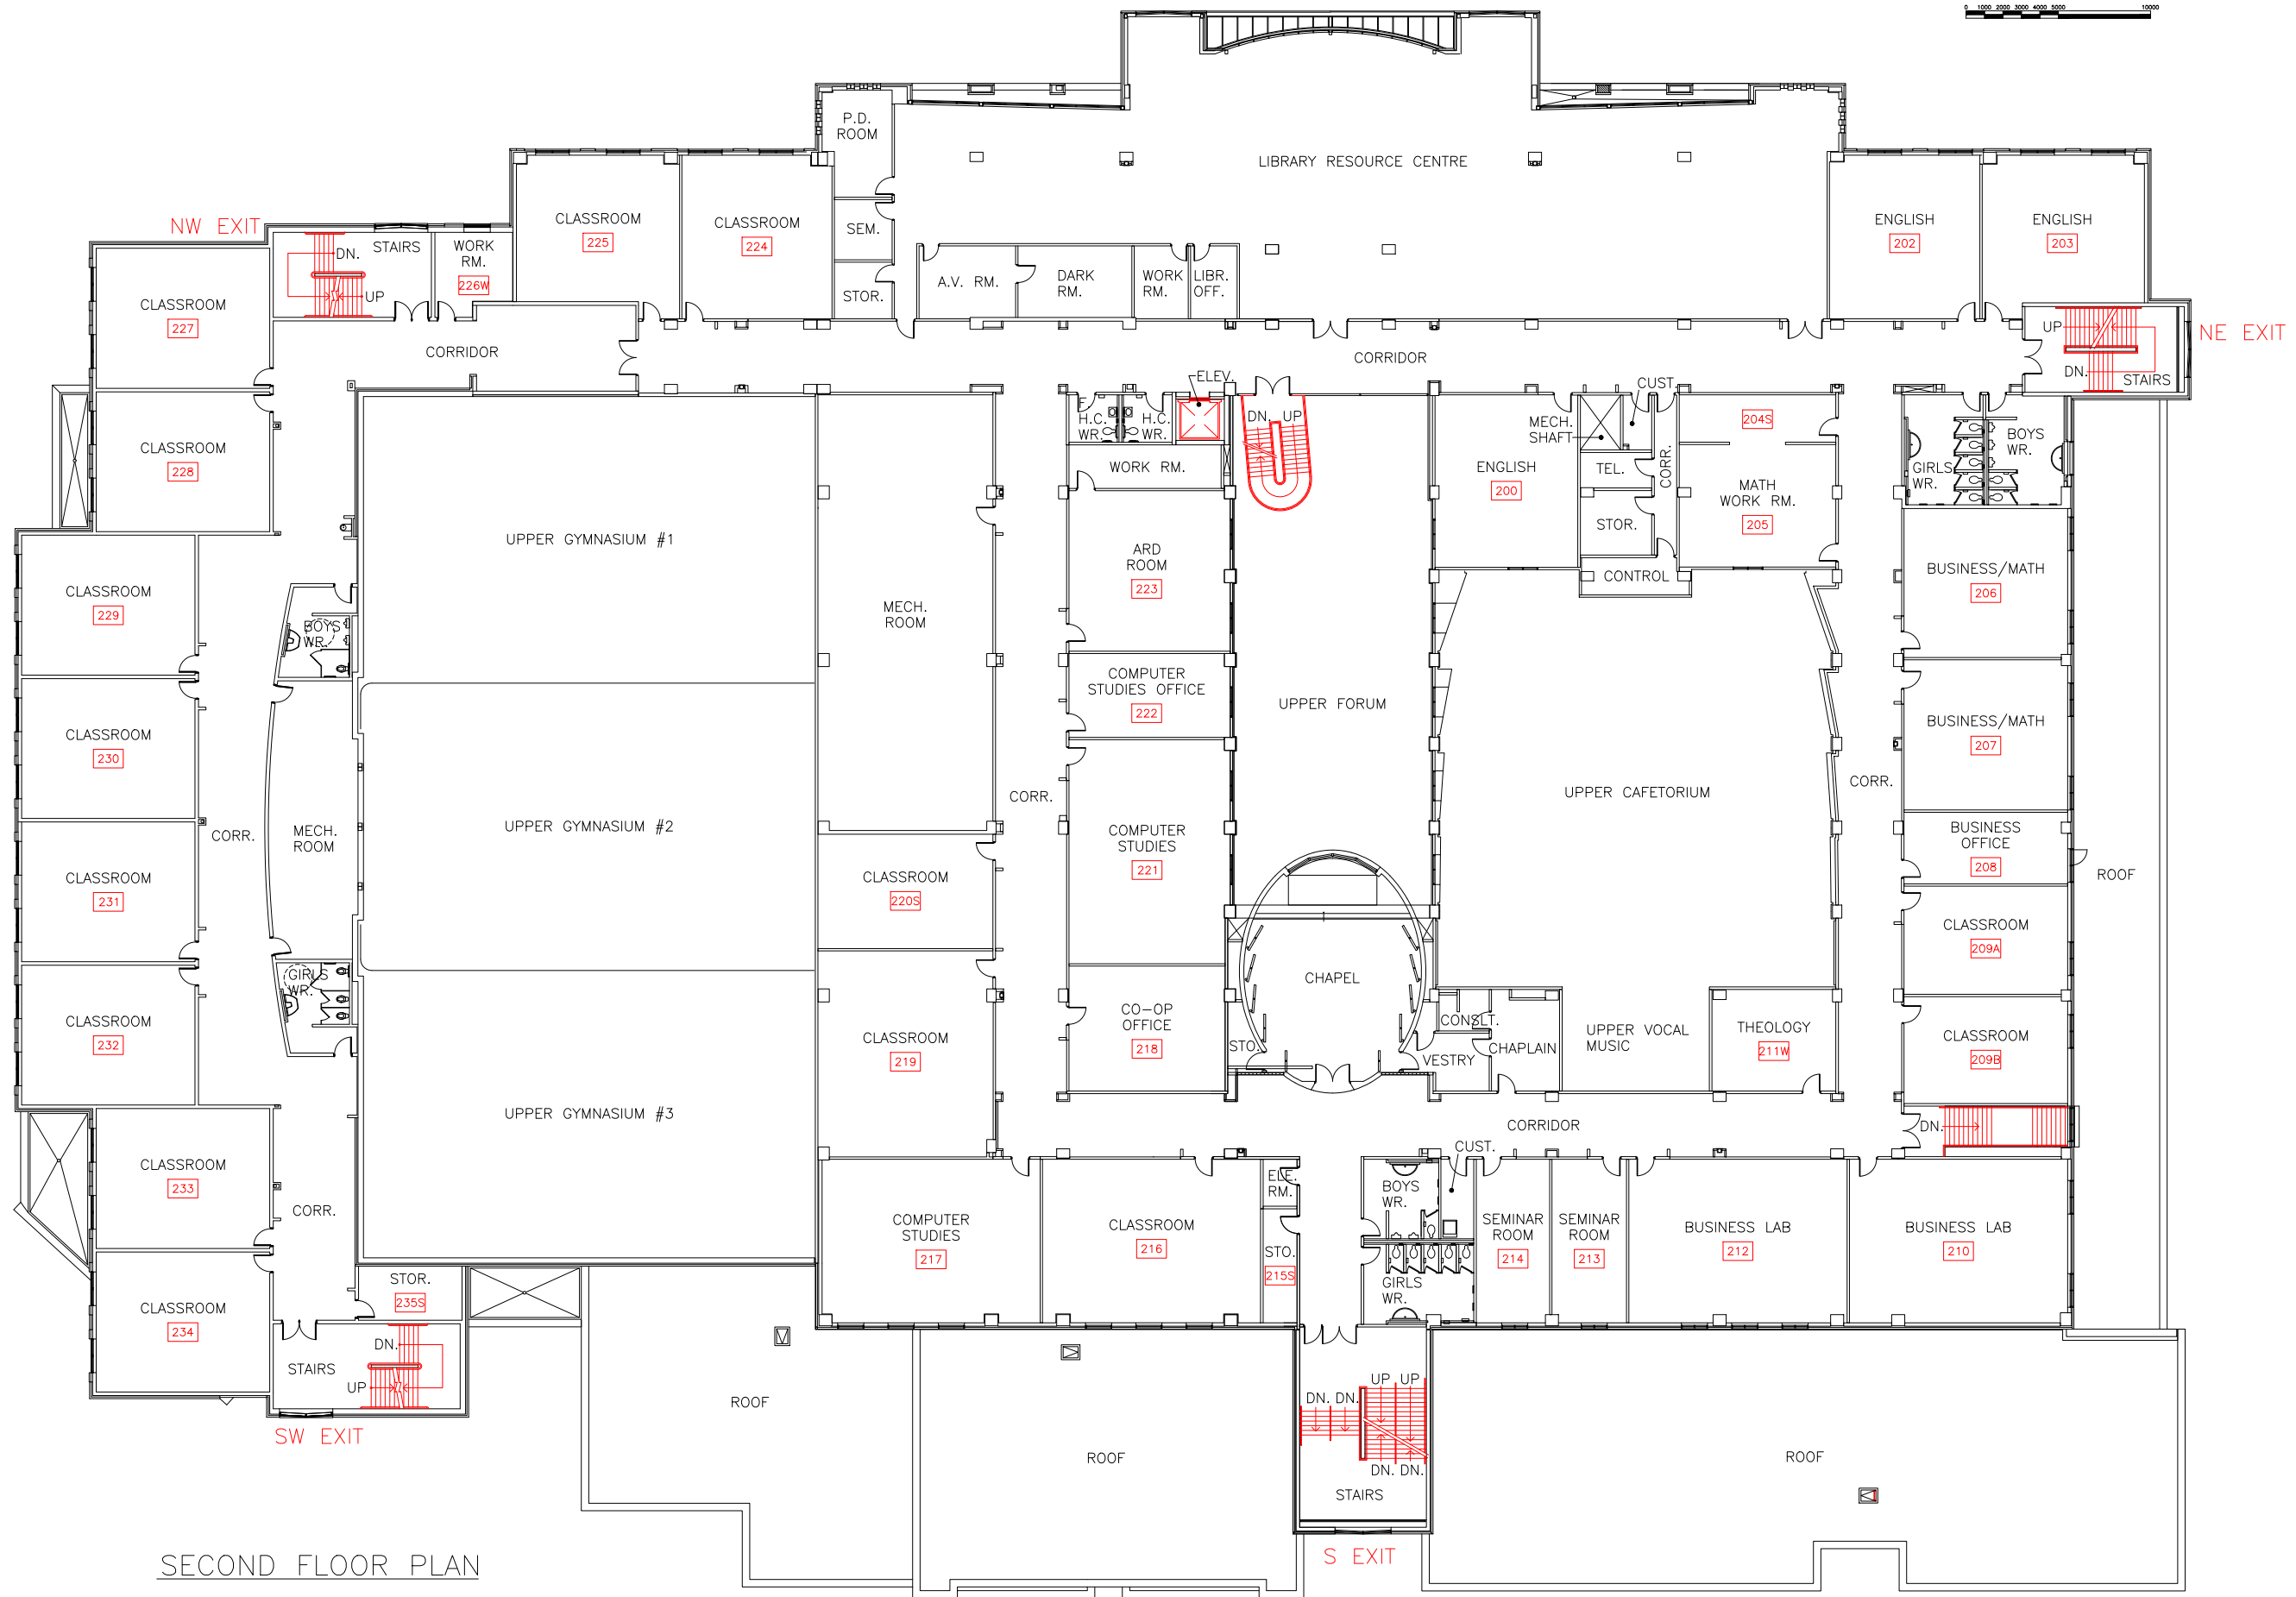

DRAWING TITLE
**Third Floor
Plan**

SCALE
1:350

drawn by **S.K.** approved by **J.Attard**

Eng. Drafting Tech. Date

date **Mar 2020** sheet **3** of **3**

LEGEND

THE DUFFERIN-PEEL CATHOLIC DISTRICT SCHOOL BOARD