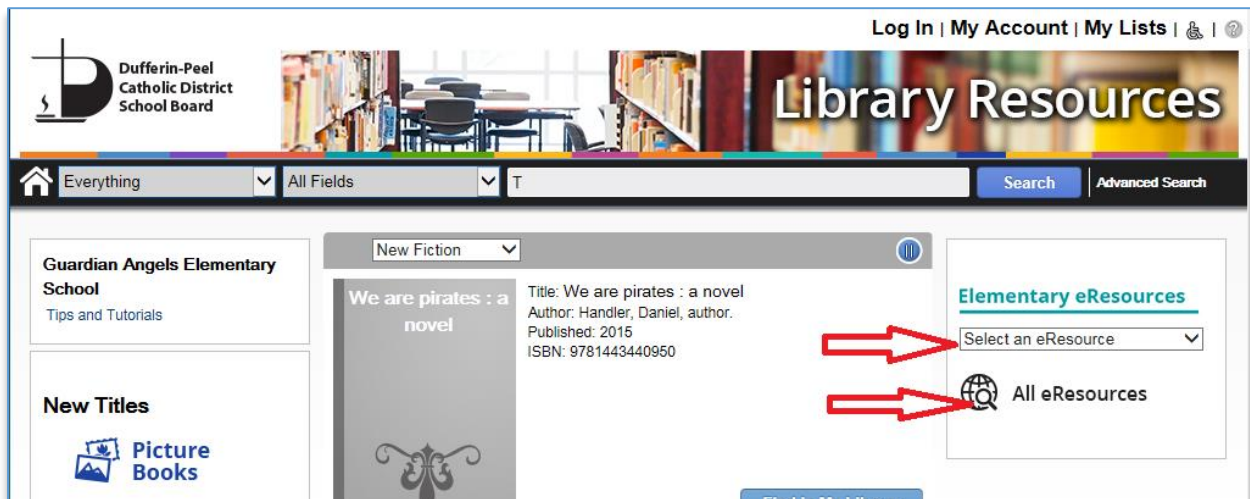

How to Access eResources

- 1) Go to the board's webpage, www.dpcdsb.org
- 2) Choose one of these two options to find your school's website:
 - a. Click the School Directory Image and find your school.
 - b. Use the Connect to a School Site dropdowns to select your school.
- 3) Once on your school's site, click the "library" link at the top right of the screen.

- 4) Your school library's main search screen appears with a dropdown in the right column for eResources. Select an online resource from the dropdown or click on the "All eResources" link to see a list of the available resources with descriptions, then select the resource you would like to use.