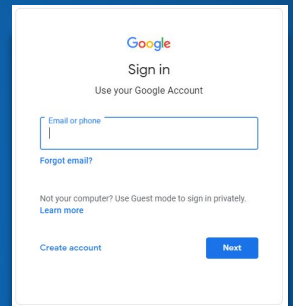

Step 3: The DPCDSB login page will appear. Enter your DPCDSB login which includes your **Student Number & Password**.