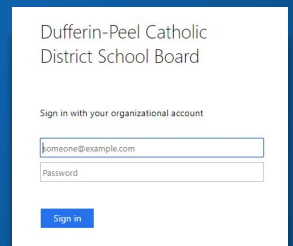

Step 3: The DPCDSB login page will appear. Enter your DPCDSB login which includes your **Student Number & Password**.