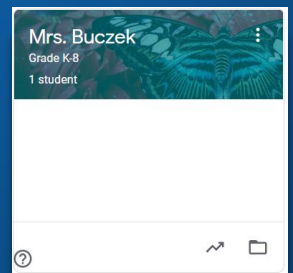

You're now in GOOGLE CLASSROOM!

If students have a keyboard they can plug in, they will have a much easier time of navigation. Otherwise, they will have to use their controllers to click on the classroom tiles, open up assignments and type