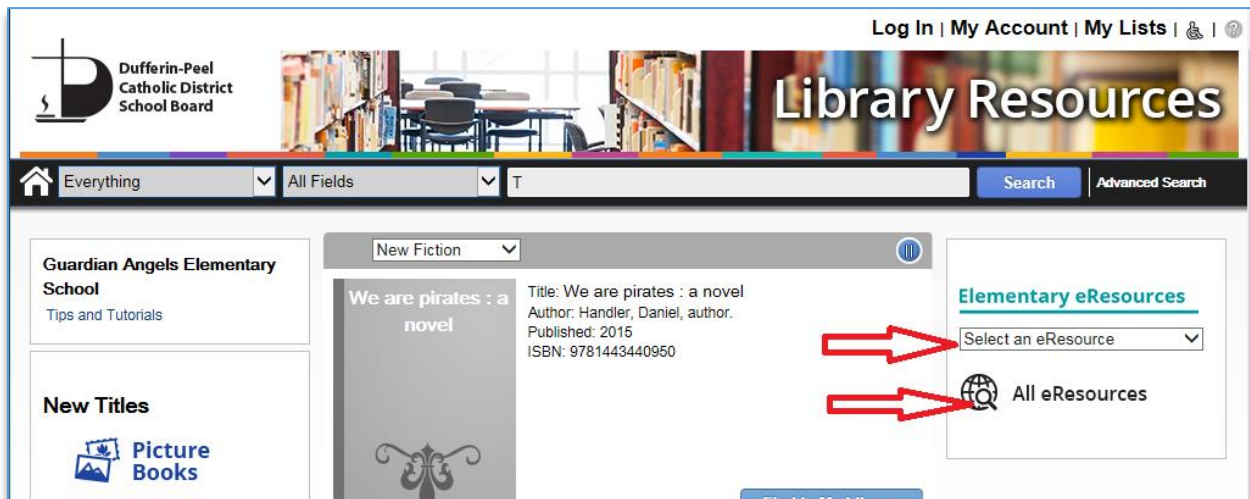

## DPCDSB eResources

The board subscribes to a number of online resources providing access to articles, reports, and other information on a wide variety of subjects. These eResources can be accessed from your school's library catalogue.

### How to Access eResources

- 1) Go to the board's webpage, [www.dpcdsb.org](http://www.dpcdsb.org)
- 2) Choose one of these two options to find your school's website:
  - a. Click the School Directory Image and find your school.
  - b. Use the Connect to a School Site dropdowns to select your school.
- 3) Once on your school's site, click the "library" link at the top right of the screen.

- 4) Your school library's main search screen appears with a dropdown in the right column for eResources. Select an online resource from the dropdown or click on the "All eResources" link to see a list of the available resources with descriptions, then select the resource you would like to use.