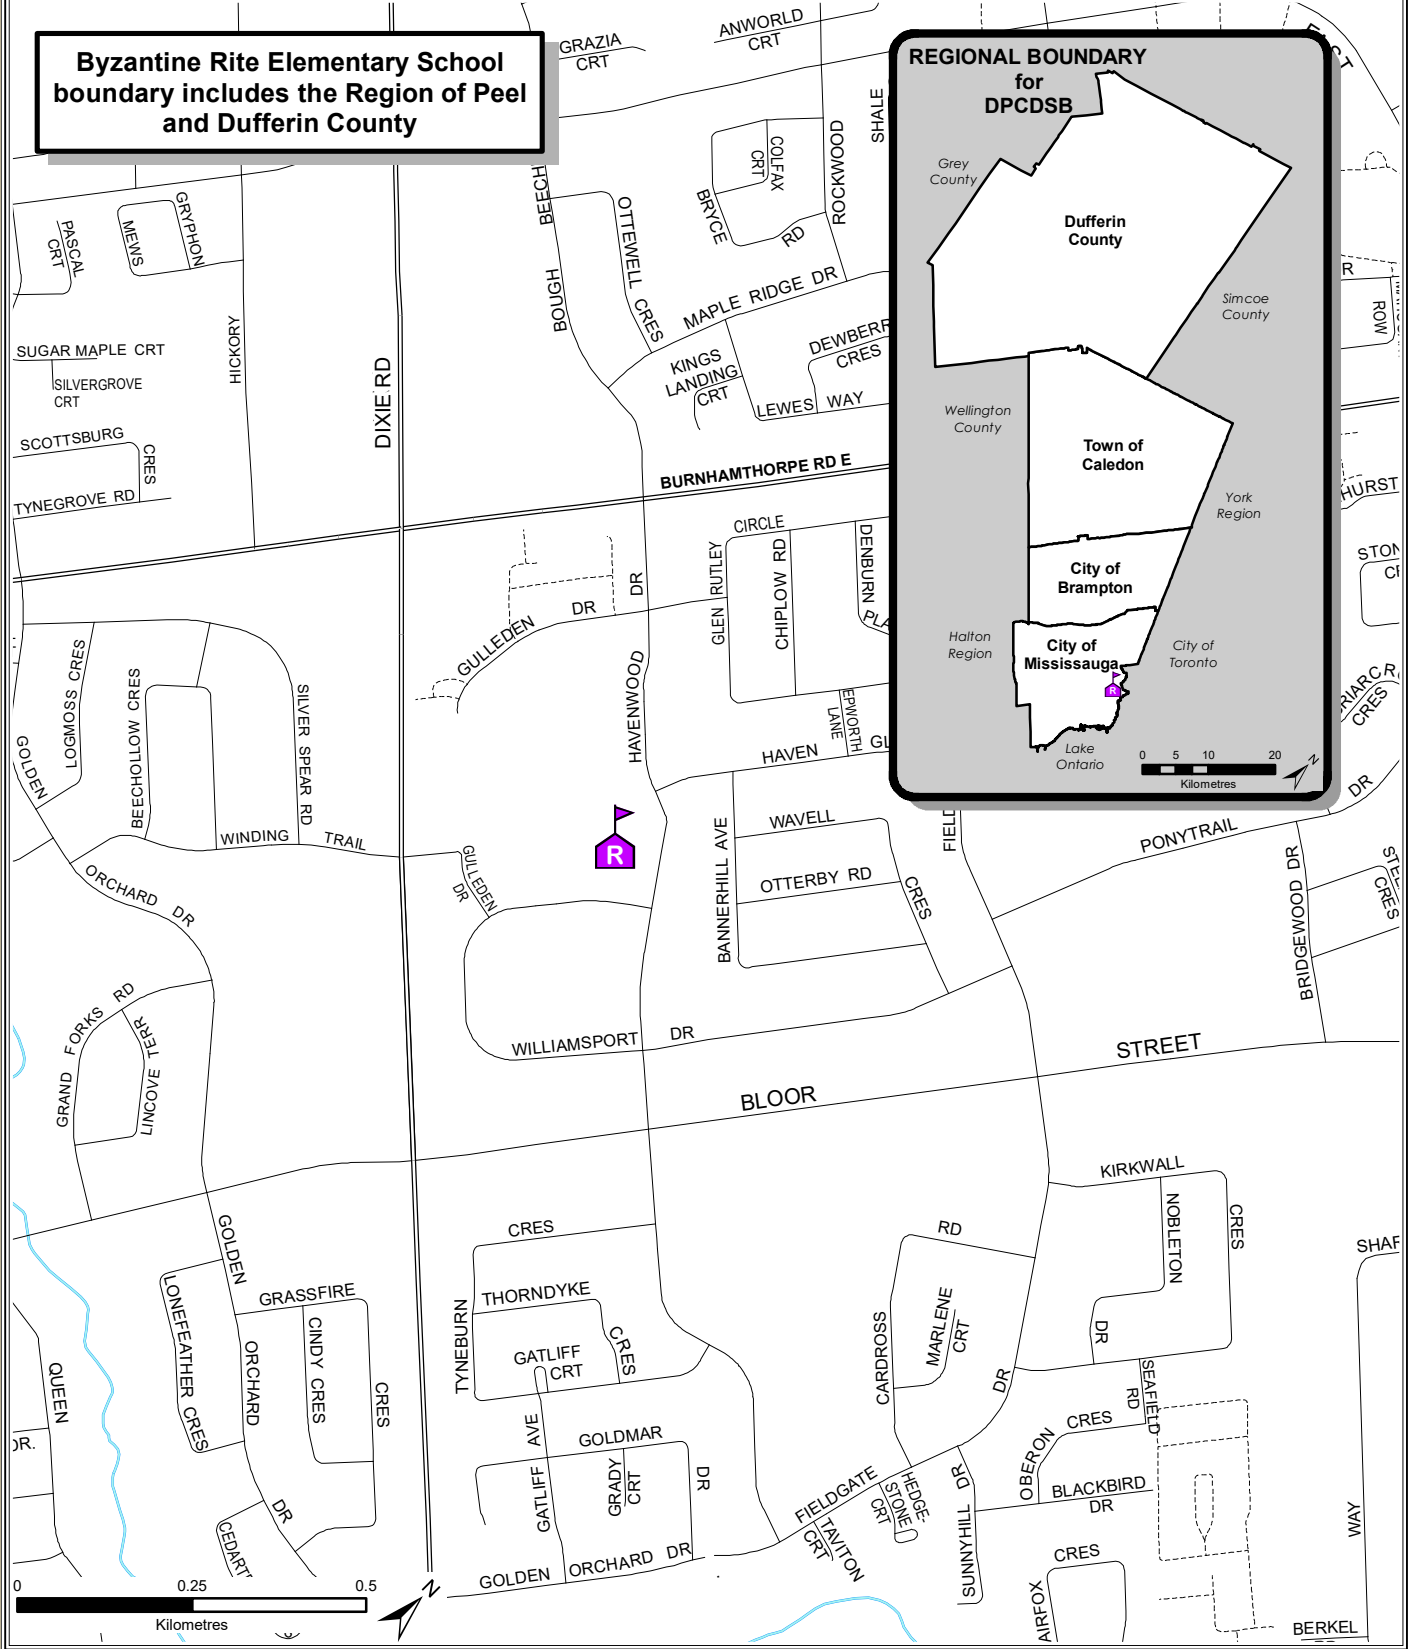

Byzantine Rite Elementary School boundary includes the Region of Peel and Dufferin County

ST. SOFIA CATHOLIC
 3540 Havenwood Drive
 Mississauga, ON L4X 2M9
 905-625-0823

Grades K-8

School Information:
 Regional Byzantine Rite Elementary