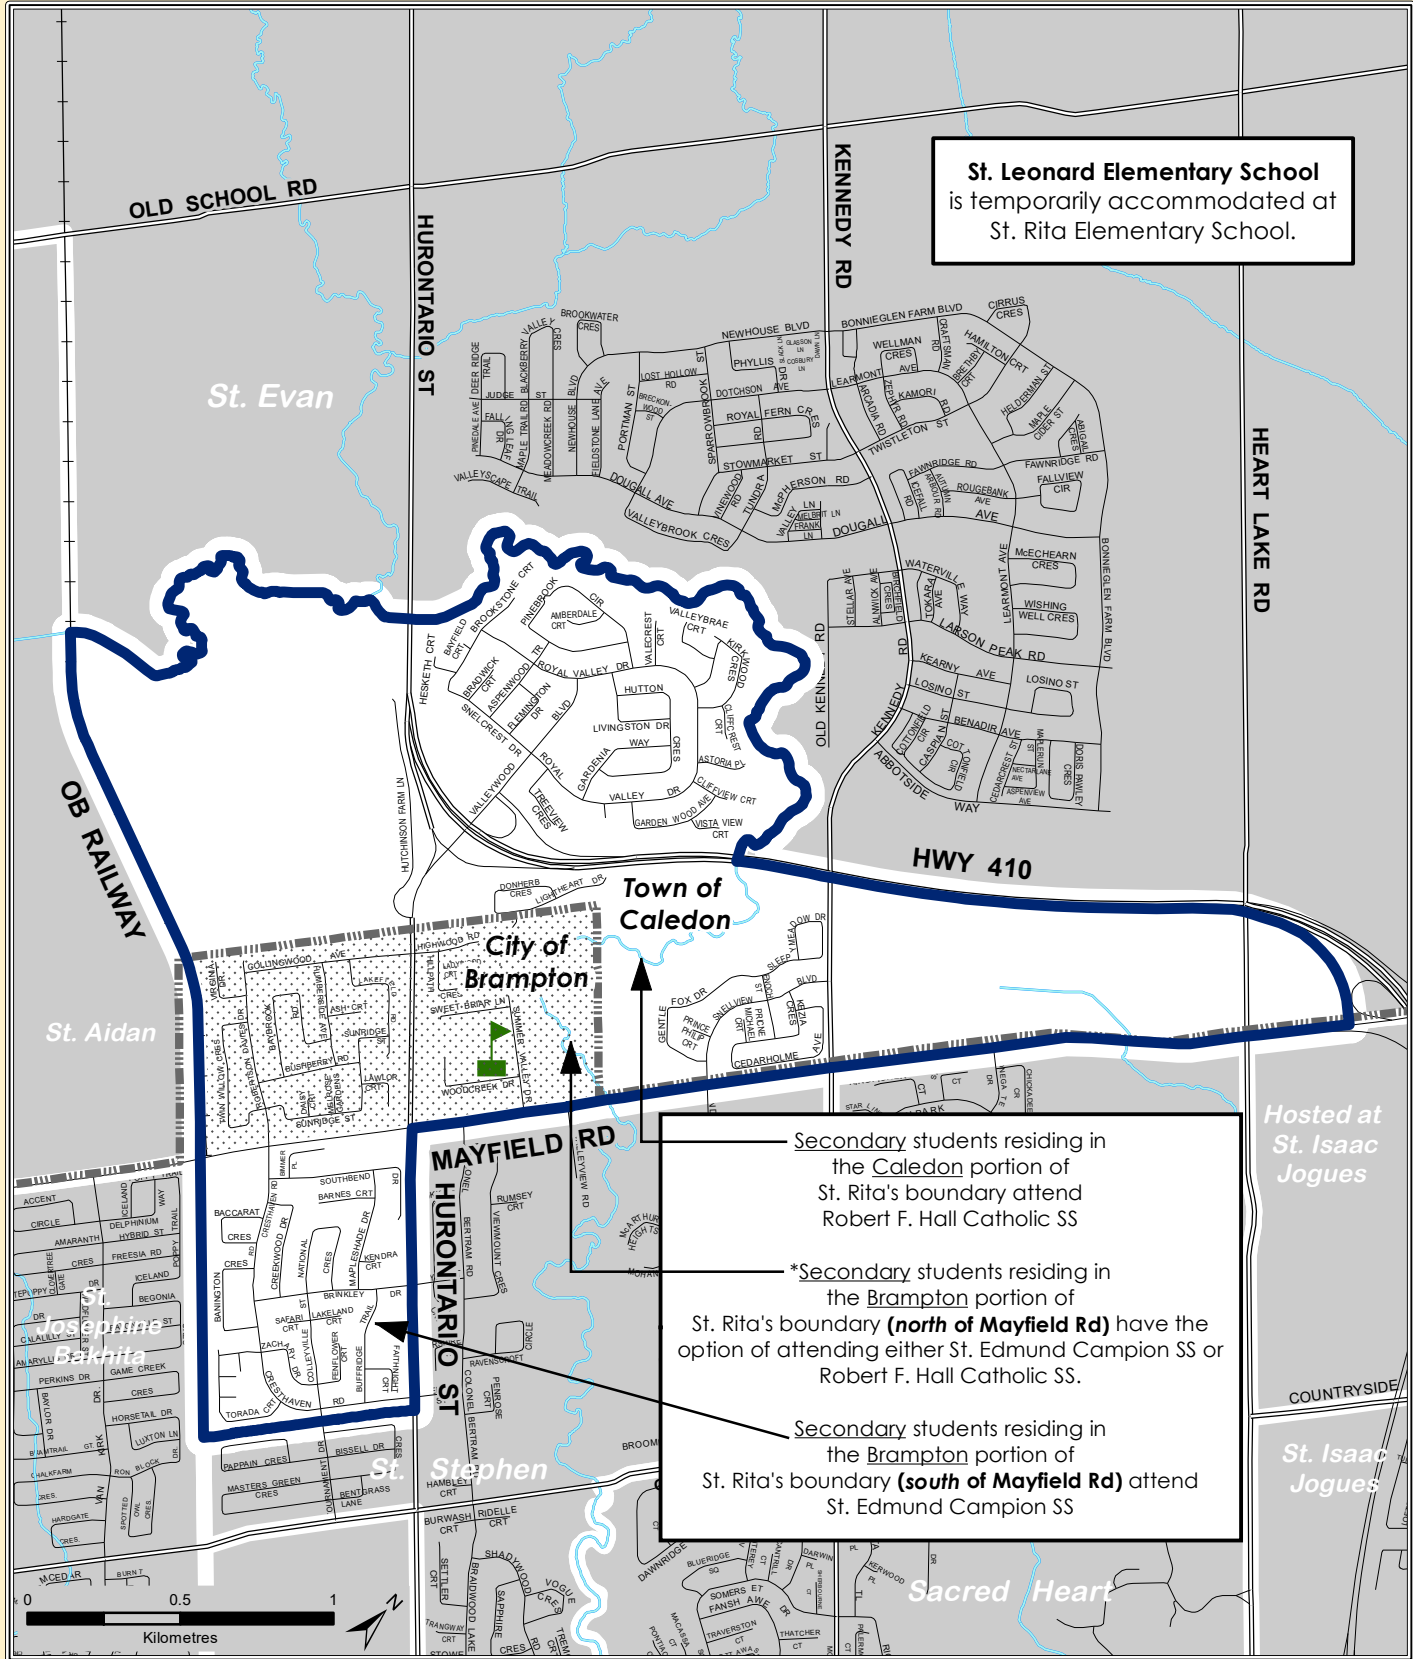

St. Leonard Elementary School is temporarily accommodated at St. Rita Elementary School.

Secondary students residing in the Caledon portion of St. Rita's boundary attend Robert F. Hall Catholic SS

*Secondary students residing in the Brampton portion of St. Rita's boundary (**north of Mayfield Rd**) have the option of attending either St. Edmund Campion SS or Robert F. Hall Catholic SS.

Secondary students residing in the Brampton portion of St. Rita's boundary (**south of Mayfield Rd**) attend St. Edmund Campion SS

Secondary School:
 St. Edmund Campion SS (Brampton residents)*
 Robert F. Hall Catholic SS (Caledon residents)

School Information:

  School Boundary
 Municipal Boundary

Grades K-8
 Boundaries Subject to Change