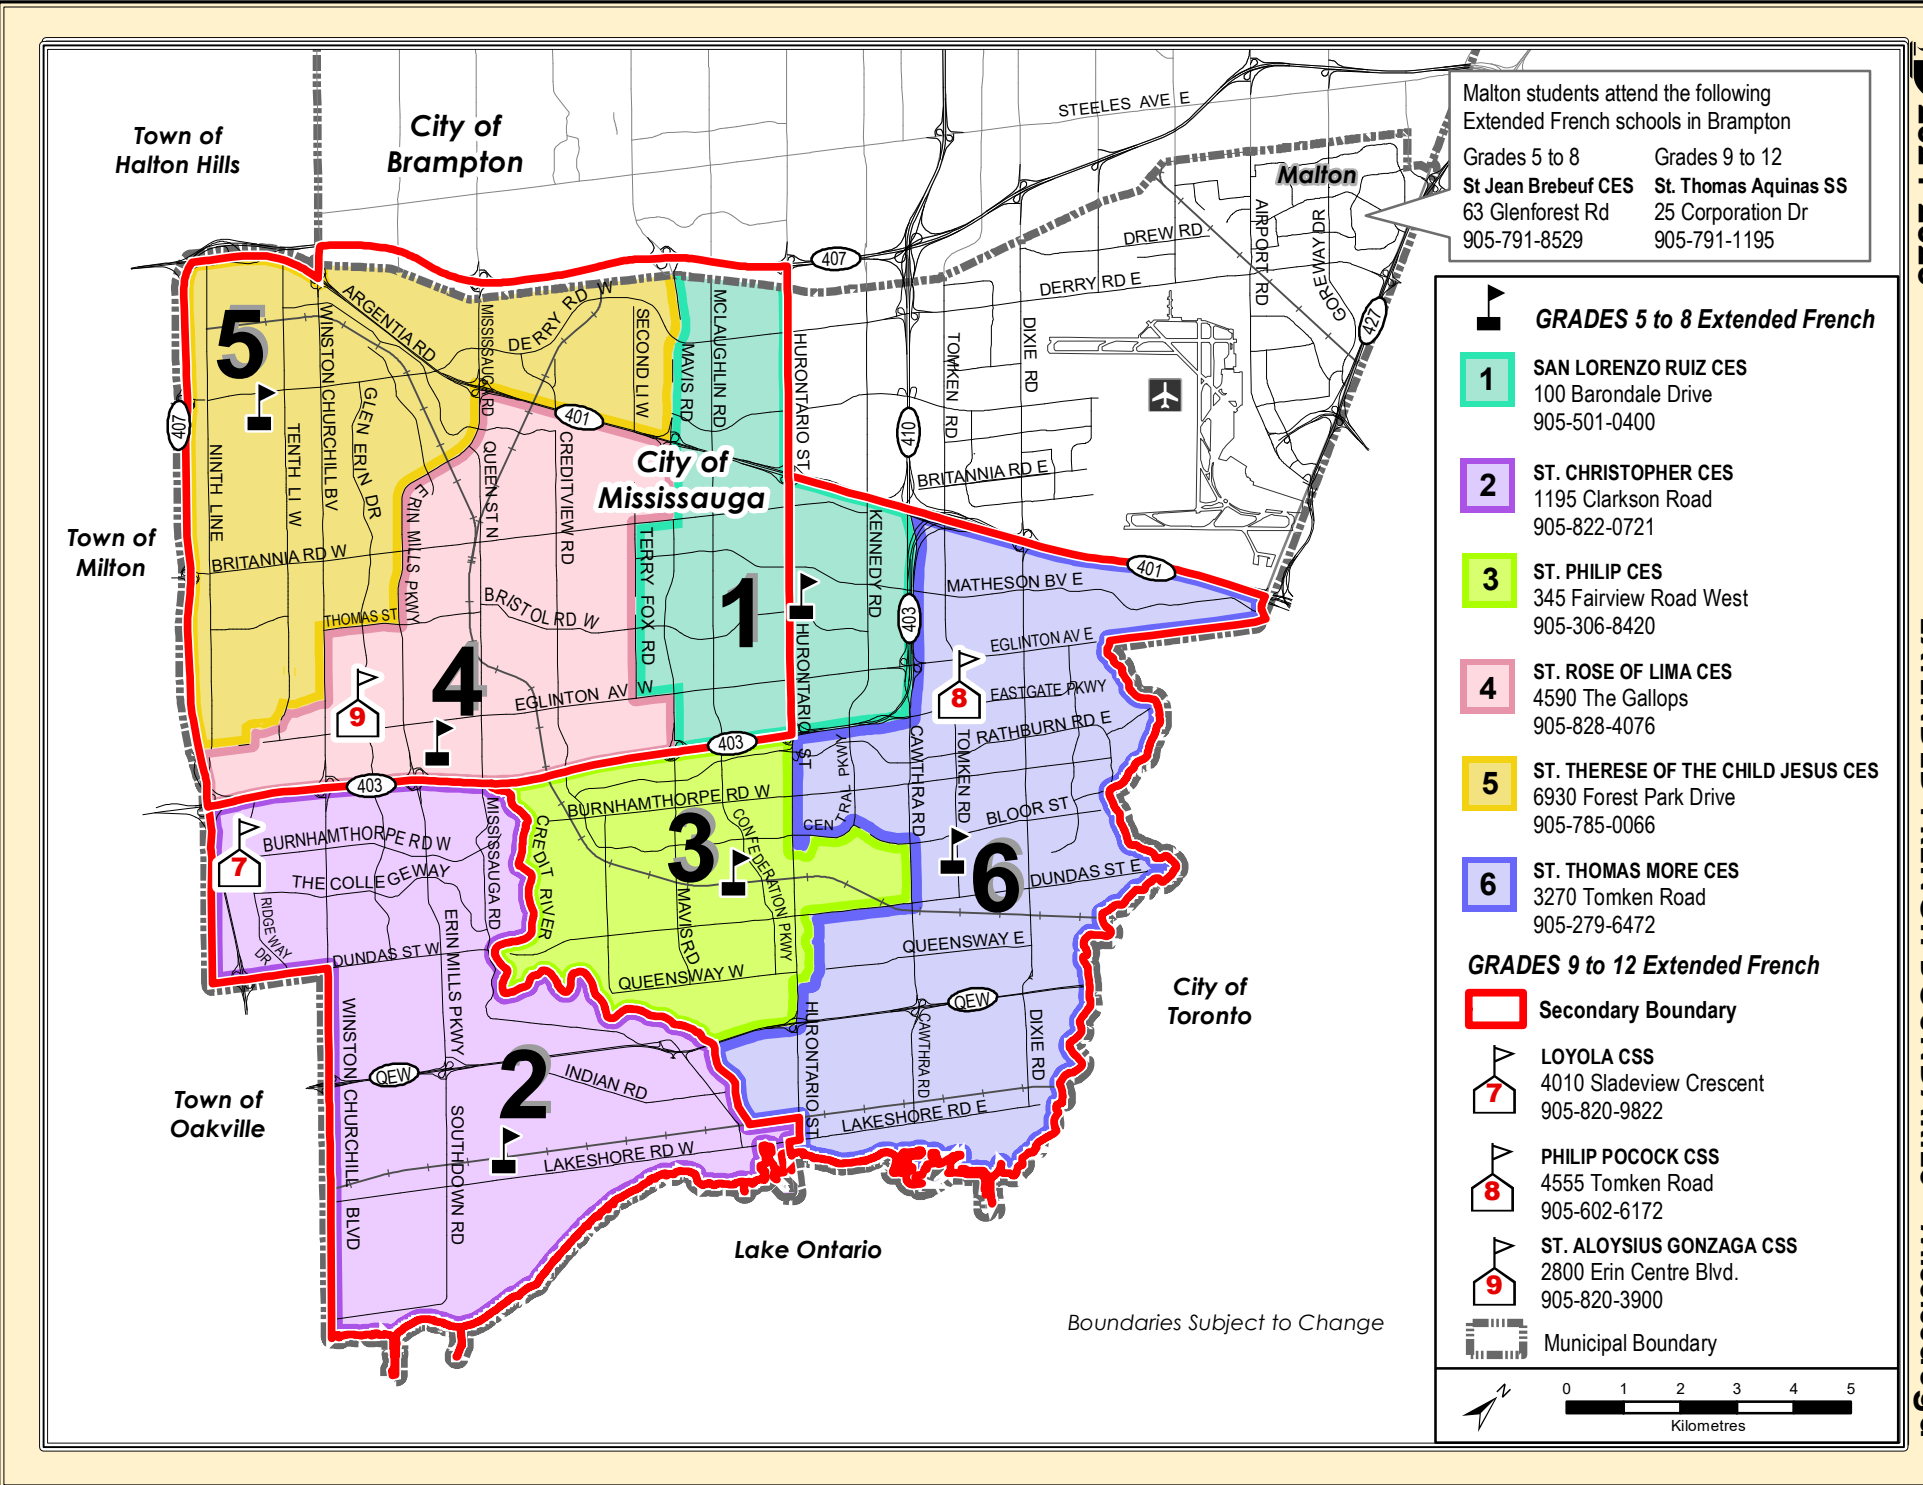

Malton students attend the following
 Extended French schools in Brampton

Grades 5 to 8	Grades 9 to 12
St Jean Brebeuf CES 63 Glenforest Rd 905-791-8529	St. Thomas Aquinas SS 25 Corporation Dr 905-791-1195

- GRADES 5 to 8 Extended French**
- 1** SAN LORENZO RUIZ CES
100 Barondale Drive
905-501-0400
 - 2** ST. CHRISTOPHER CES
1195 Clarkson Road
905-822-0721
 - 3** ST. PHILIP CES
345 Fairview Road West
905-306-8420
 - 4** ST. ROSE OF LIMA CES
4590 The Gallops
905-828-4076
 - 5** ST. THERESE OF THE CHILD JESUS CES
6930 Forest Park Drive
905-785-0066
 - 6** ST. THOMAS MORE CES
3270 Tomken Road
905-279-6472

Boundaries Subject to Change