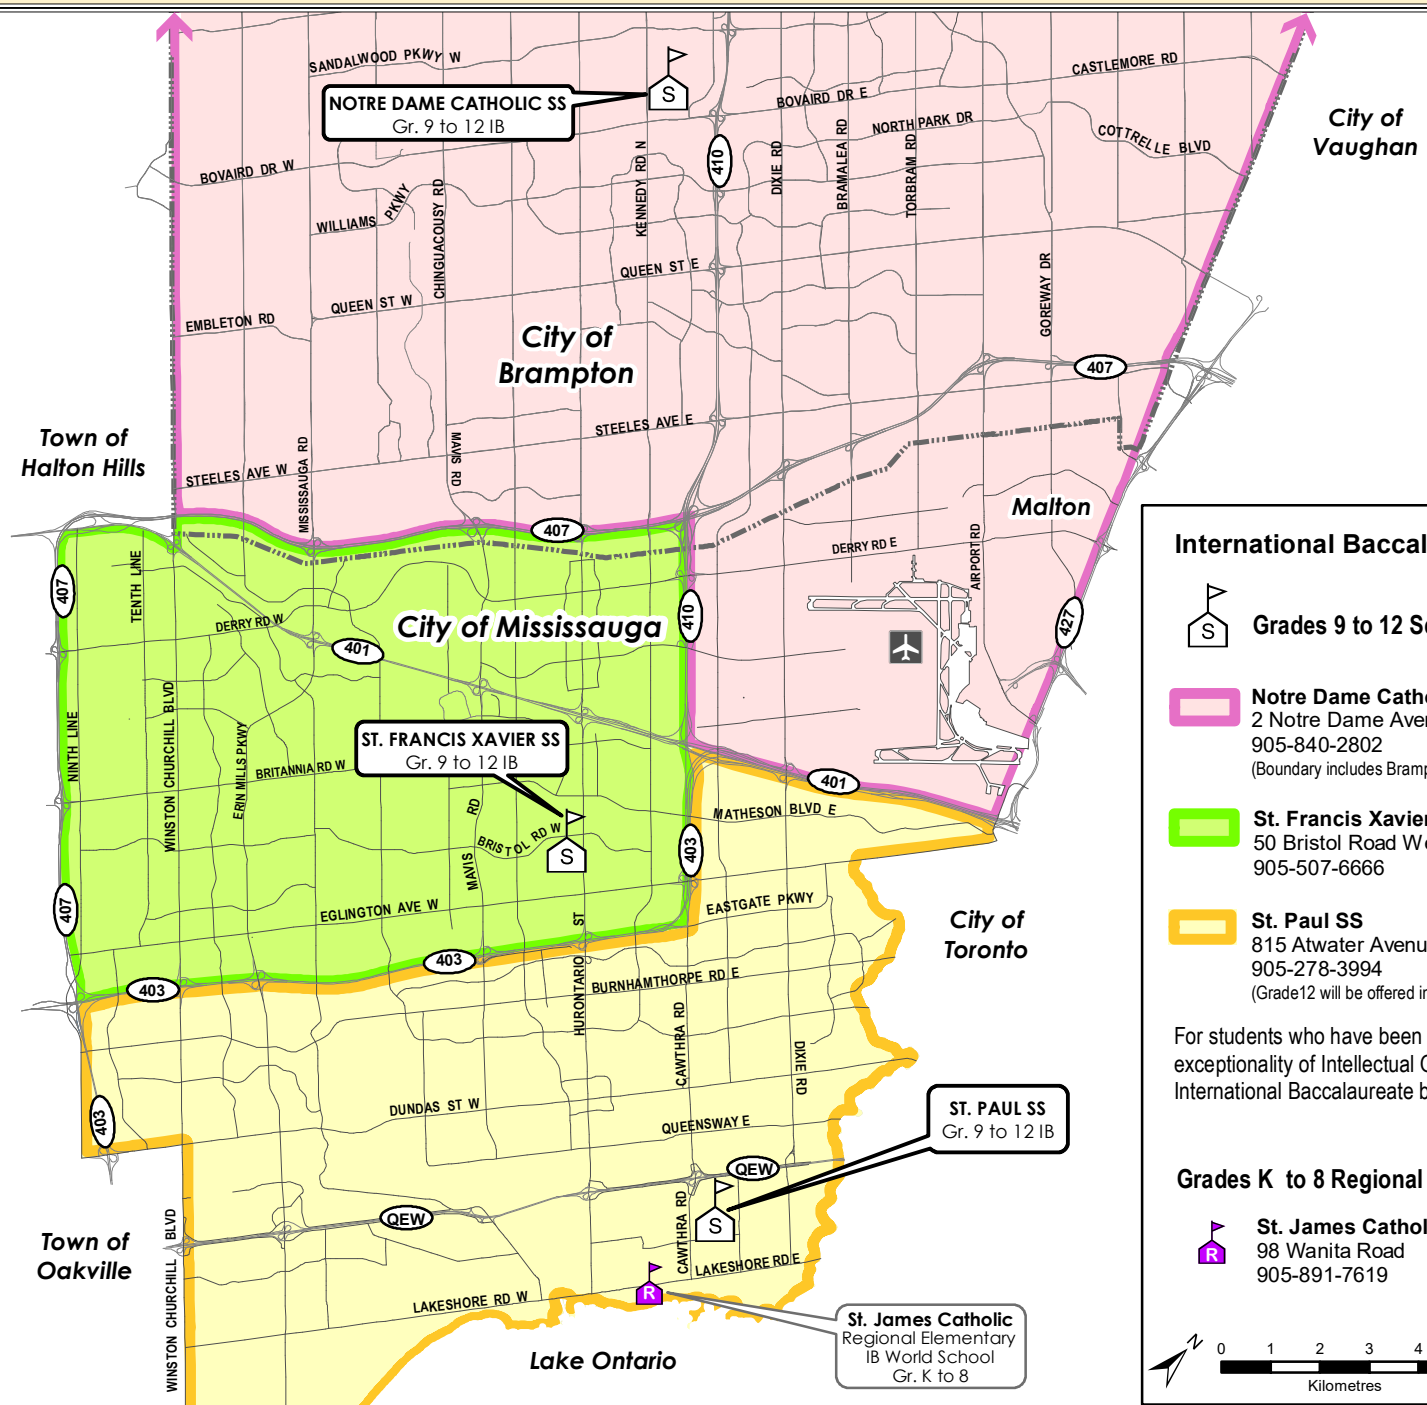

NOTRE DAME CATHOLIC SS
Gr. 9 to 12 IB

ST. FRANCIS XAVIER SS
Gr. 9 to 12 IB

ST. PAUL SS
Gr. 9 to 12 IB

St. James Catholic
Regional Elementary
IB World School
Gr. K to 8

International Baccalaureate (IB)

Grades 9 to 12 Secondary School Boundaries

Notre Dame Catholic SS
2 Notre Dame Avenue
905-840-2802
(Boundary includes Brampton, Caledon, Dufferin and Malton.)

St. Francis Xavier SS
50 Bristol Road West
905-507-6666

St. Paul SS
815 Atwater Avenue
905-278-3994
(Grade 12 will be offered in subsequent years)

For students who have been identified with the exceptional ability of Intellectual Giftedness, the noted International Baccalaureate boundaries are a guideline.

Grades K to 8 Regional Elementary IB

St. James Catholic Global Learning Centre
98 Wanita Road
905-891-7619