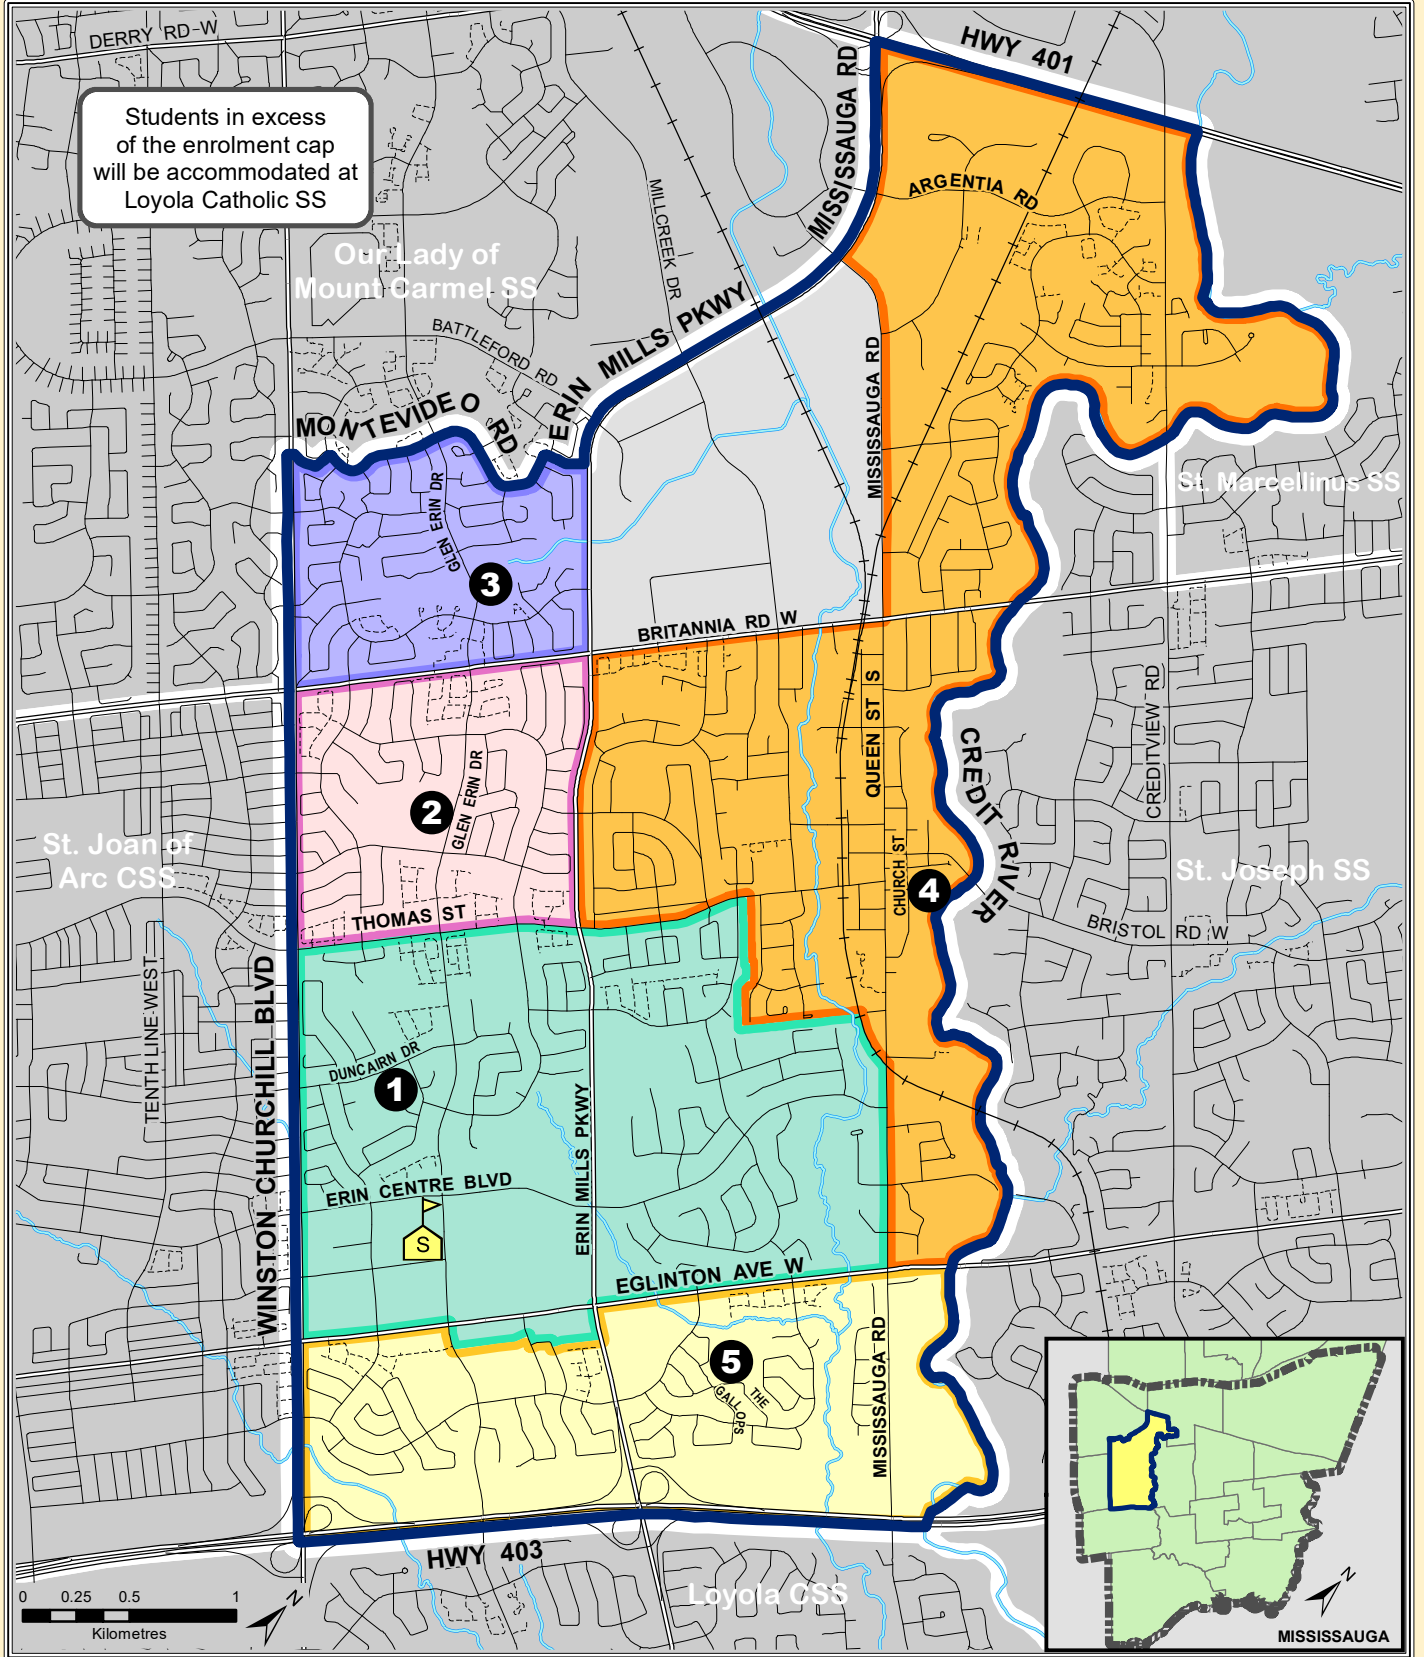

Students in excess of the enrolment cap will be accommodated at Loyola Catholic SS

- Elementary Feeder Schools:**
1. Divine Mercy
 2. Our Lady of Mercy
 3. St. Elizabeth Seton
 4. St. Joseph Catholic (Mississauga)
 5. St. Rose of Lima

Secondary Extended French:
St. Aloysius Gonzaga SS

ST. ALOYSIUS GONZAGA SS
2800 Erin Centre Boulevard
Mississauga, ON L5M 6R5
905-820-3900

Grades 9-12

Boundaries Subject to Change

School Information:
Career Path
Extended French

Secondary Boundary
 Municipal Boundary