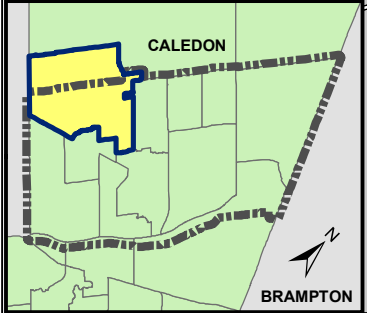

Secondary students residing in the Brampton portion of St. Rita's boundary (south of Mayfield Rd) attend St. Edmund Campion SS

For an enlarged view of this area refer to St. Rita's boundary map.

Mount Pleasant #2 North Neighbourhood
Elementary students are hosted at St. Daniel Comboni.

Mount Pleasant #3 West Neighbourhood
Elementary students are hosted at St. Aidan.

Mount Pleasant #3 East Neighbourhood
Elementary students are hosted at St. Lucy.

Heritage Heights #1 Neighbourhood
Elementary students are hosted at St. Daniel Comboni.