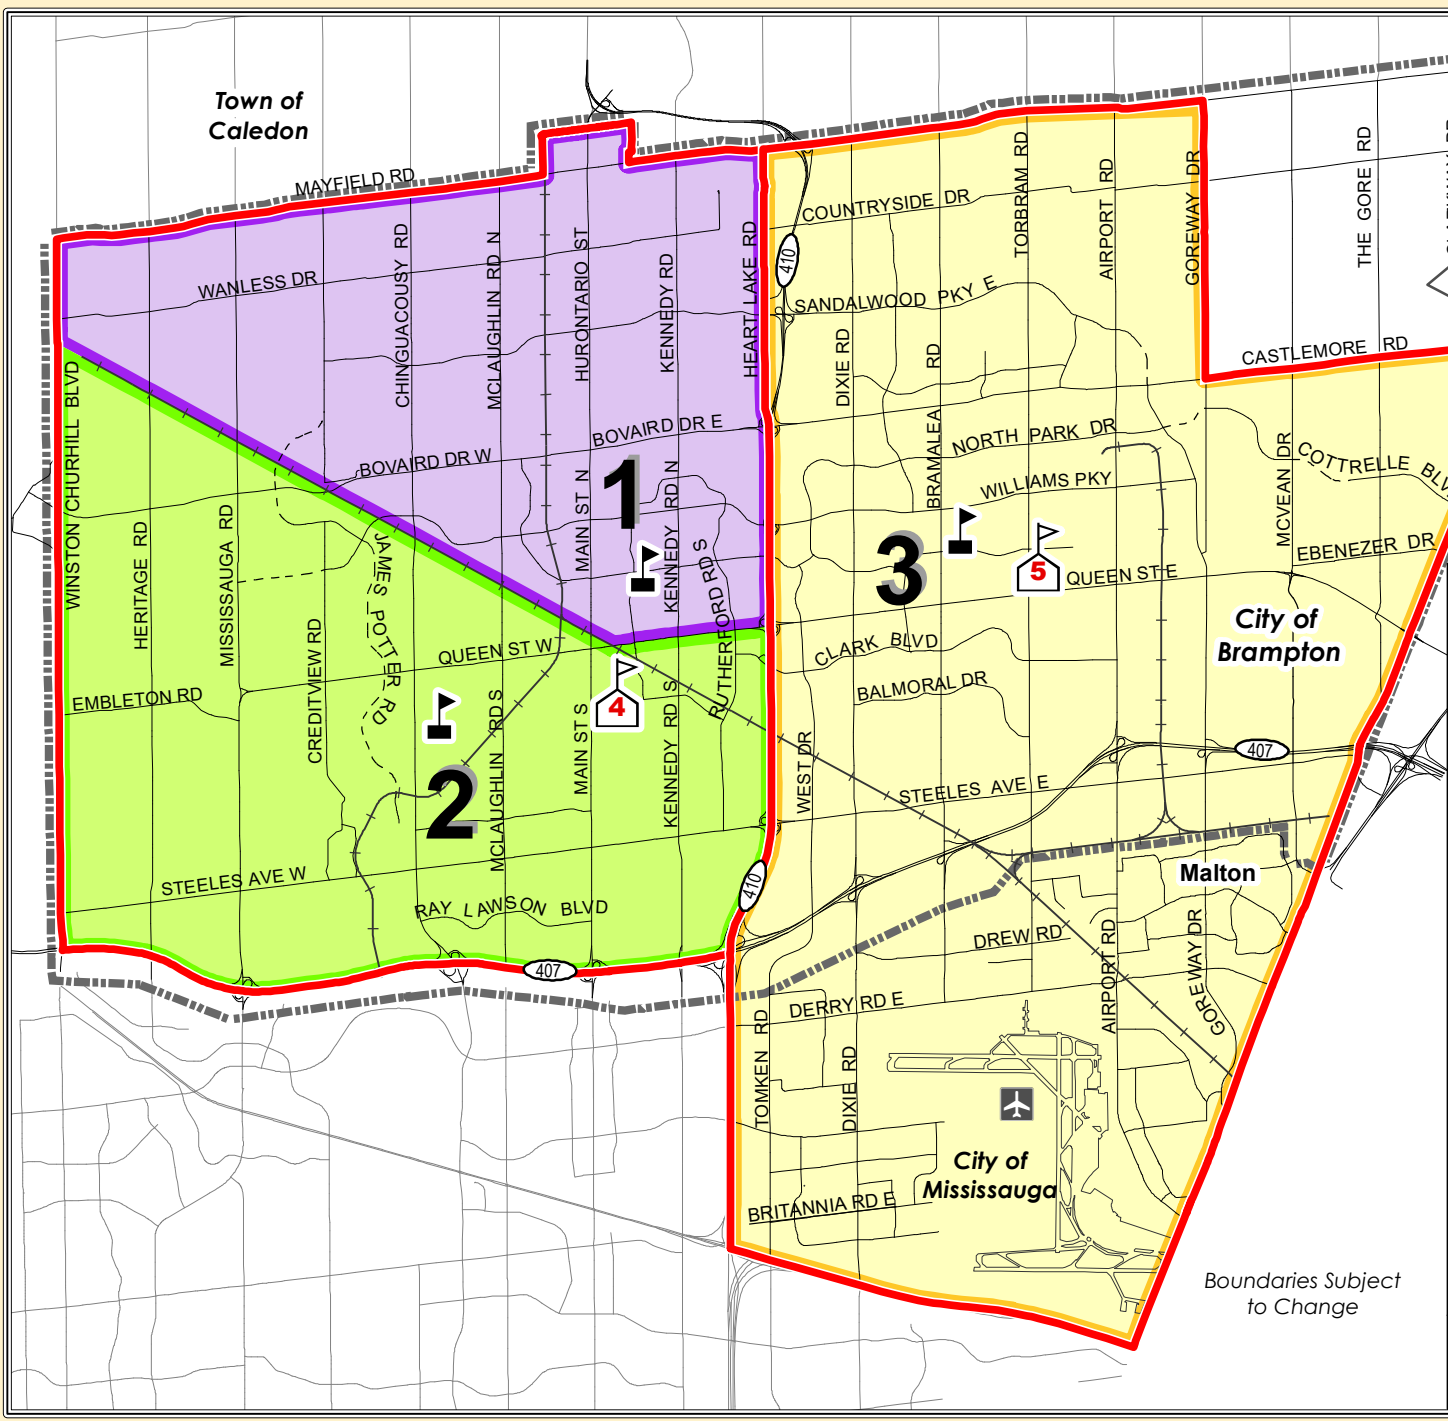

Students living north of Castlemore Rd and east of Goreway Dr attend the following Extended French schools:

Grades 5 to 8	Grades 9 to 12
Holy Family 61 Allan Drive Bolton, ON 905-857-1300	Robert F. Hall CSS 6500 Old Church Rd Caledon East, ON 905-584-1670

-  **Secondary Boundary**
-  **CARDINAL LEGER**
75 Mary Street
905-453-2232
-  **ST. THOMAS AQUINAS**
25 Corporation Drive
905-791-1195
-  **Municipal Boundary**

Boundaries Subject to Change