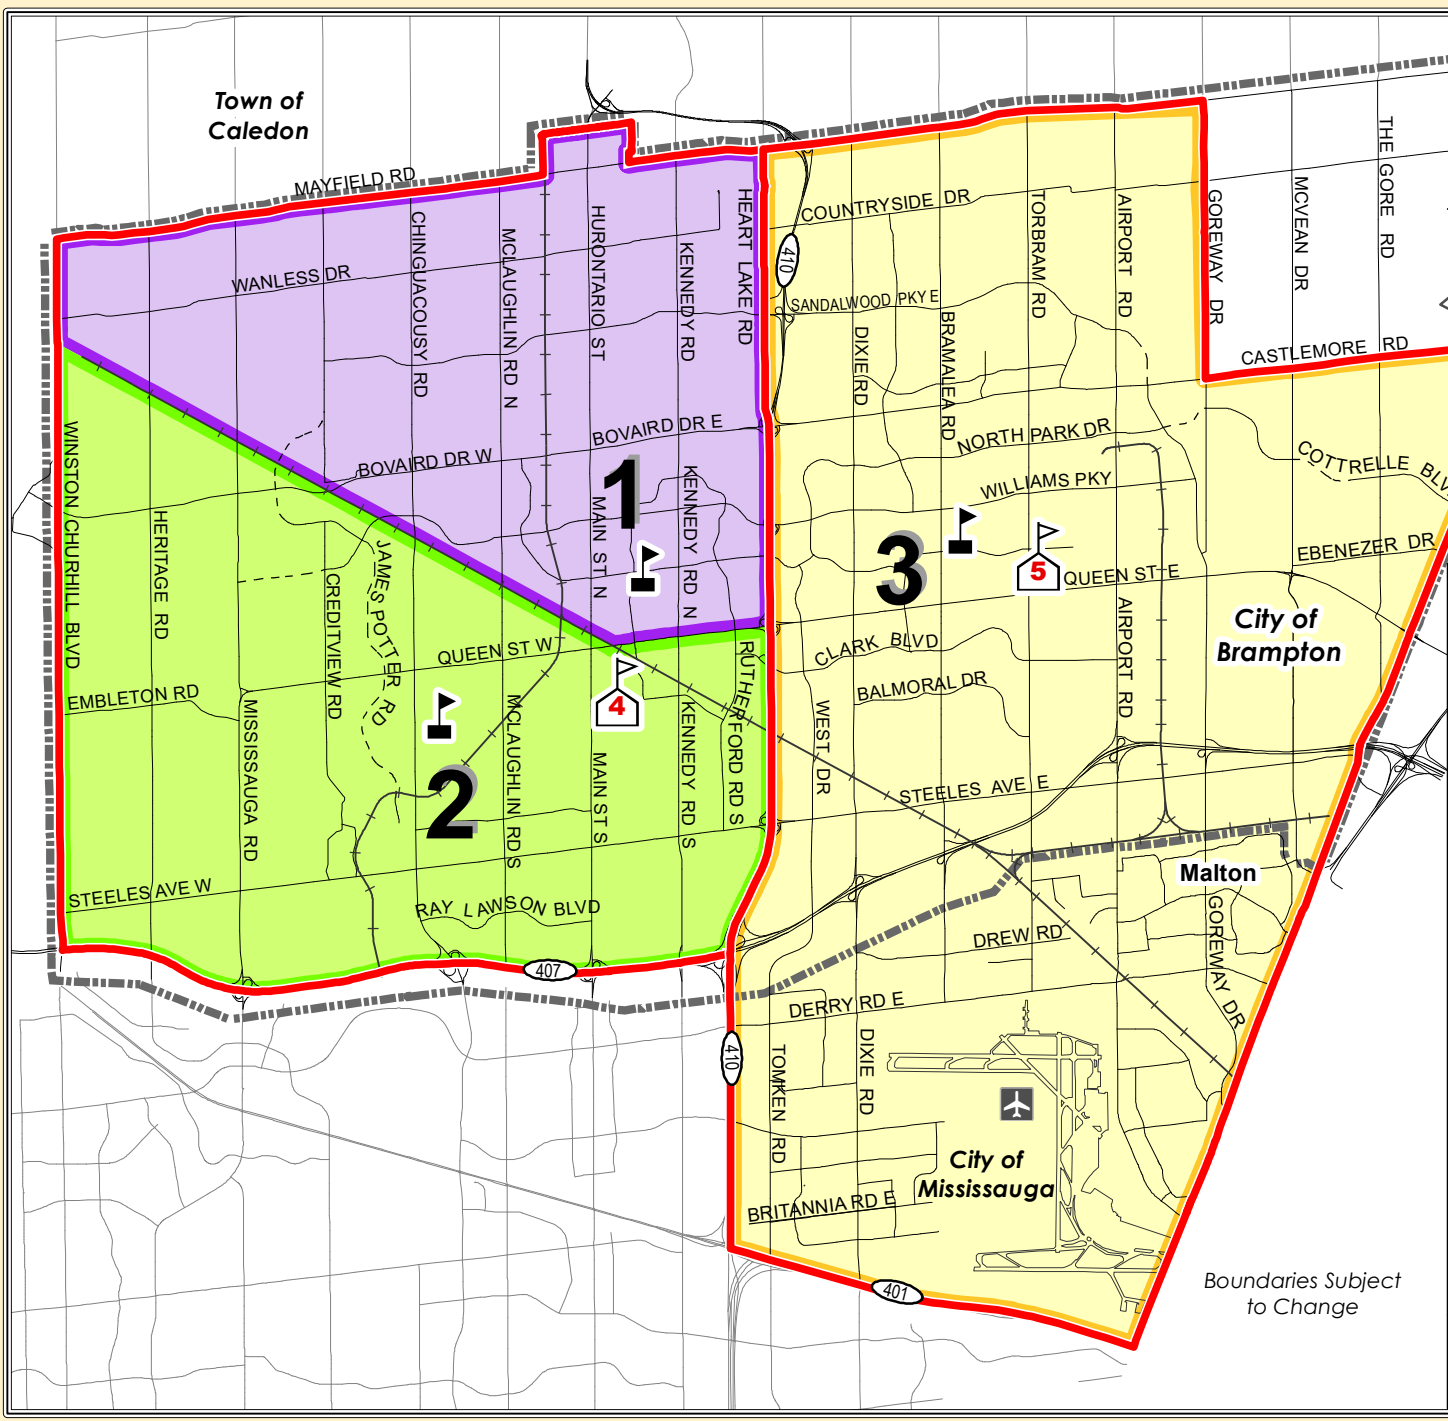

Students living north of Castlemore Rd and east of Goreway Dr attend the following Extended French schools:

Grades 5 to 8	Grades 9 to 12
Holy Family 61 Allan Drive Bolton, ON 905-857-1300	Robert F. Hall CSS 6500 Old Church Rd Caledon East, ON 905-584-1670

- Secondary Boundary**
- 4** **CARDINAL LEGER**
75 Mary Street
905-453-2232
- 5** **ST. THOMAS AQUINAS**
25 Corporation Drive
905-791-1195
- Municipal Boundary**

Boundaries Subject to Change